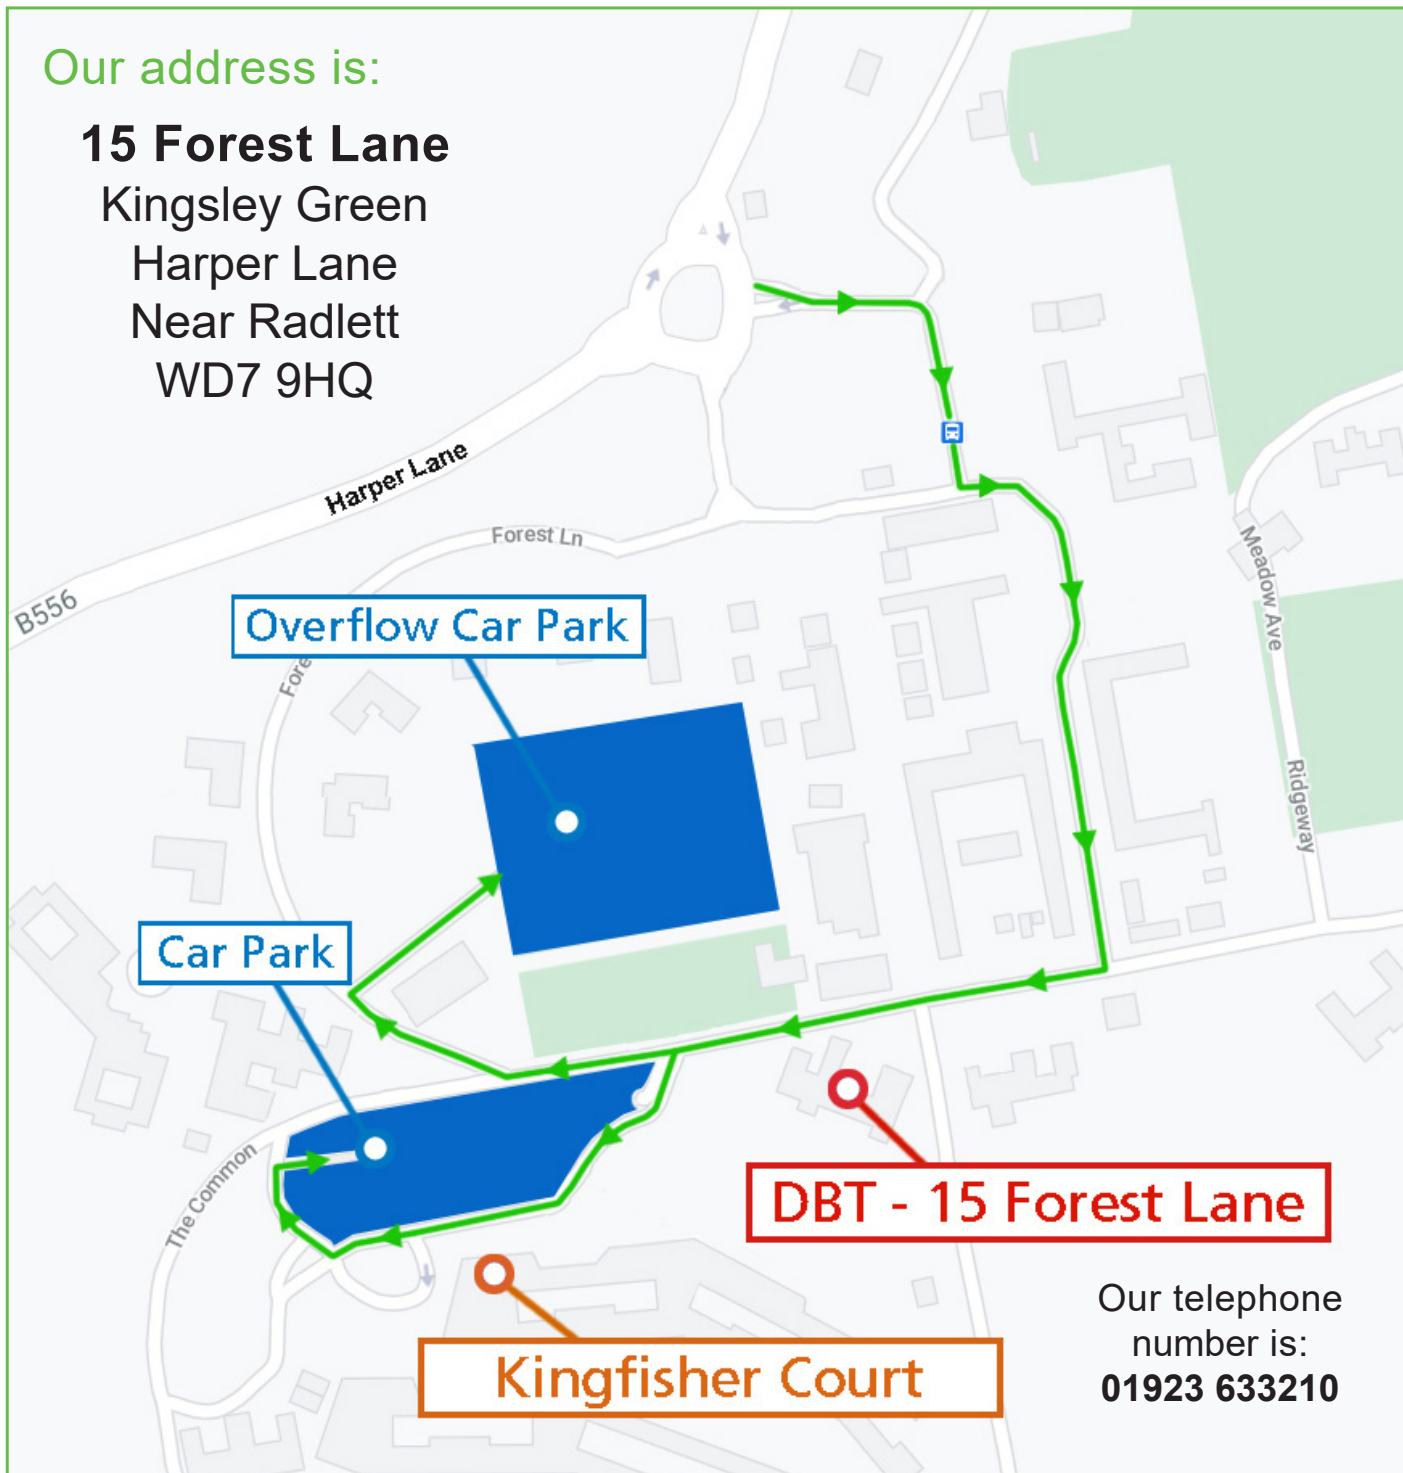

CAMHS DBT Service

Our address is:

15 Forest Lane
Kingsley Green
Harper Lane
Near Radlett
WD7 9HQ

Our telephone
number is:
01923 633210

Parking: There is onsite free parking in front of Kingfisher Court and in the new Overflow Car Park. Please allow extra time to park and walk to the building for your appointment.